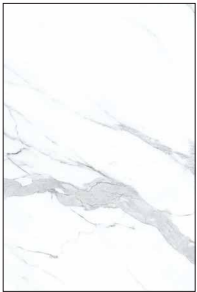

PRESTIGE SERIES

ACADIA

Polished Finish

3/8" Thick

Colors Available in this Series

Statuario