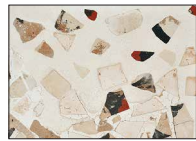

SCORCHI SERIES

CENERET (Grey)

Matte Finish

3/8" Thick

Colors Available in this Series

Off White

Grey

Dark Grey

Black

Decor Options

Sizes Available

12" x 24", 24" x 24", 24" x 48", **36" x 36"**
(Nominal)

Finishes Available

Matte Finish

Please ask for pictures of slabs or the group of tiles of this product to determine the actual selection of the material.